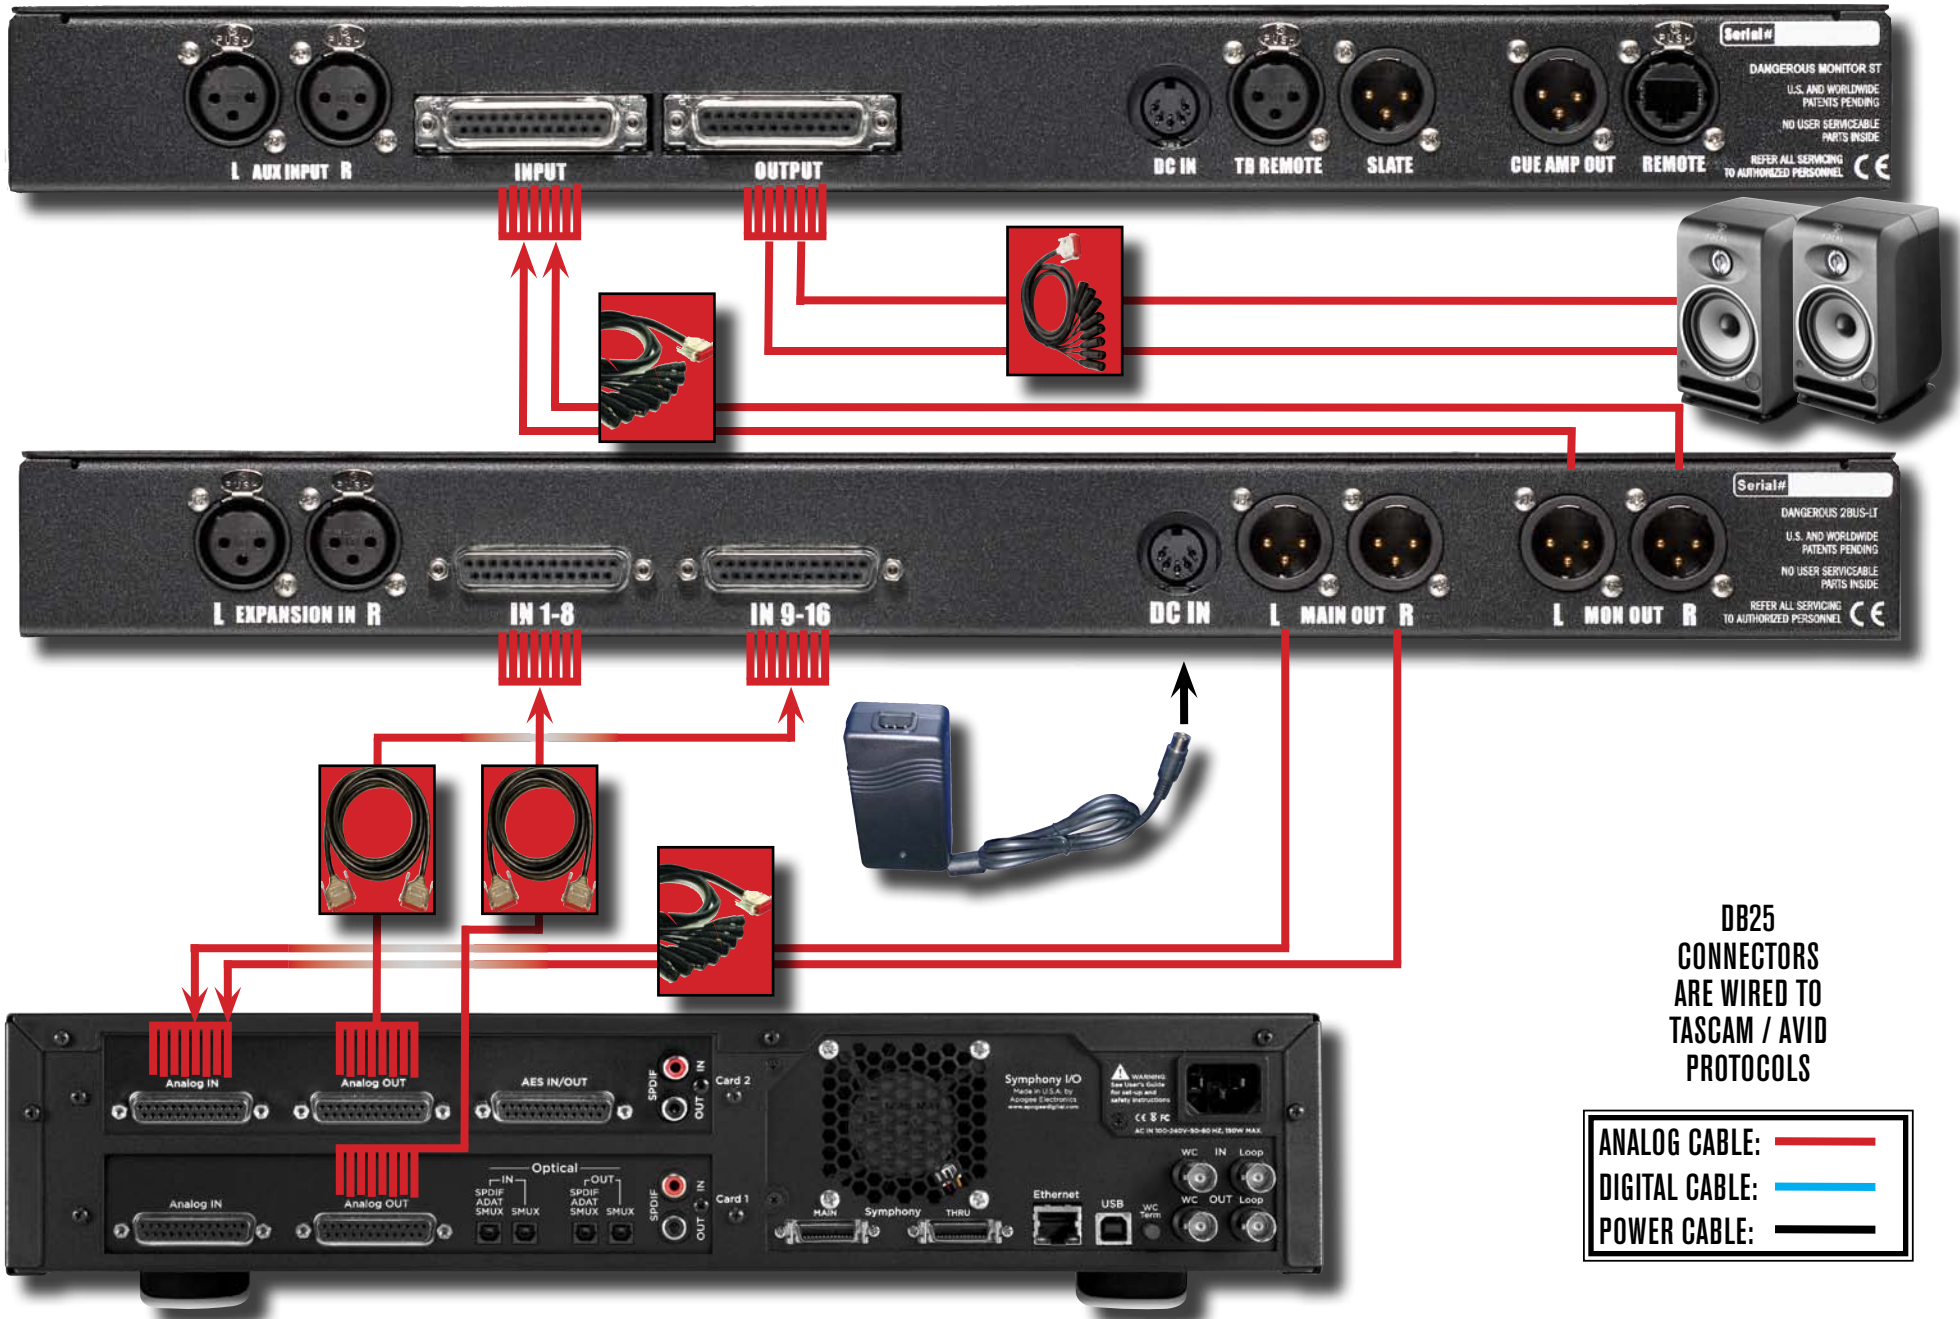

# **DANGEROUS MUSIC 2-BUS LT, APOGEE SYMPHONY, MONITOR ST**

DB25  
CONNECTORS  
ARE WIRED TO  
TASCAM / AVID  
PROTOCOLS

ANALOG CABLE:	
DIGITAL CABLE:	
POWER CABLE:	