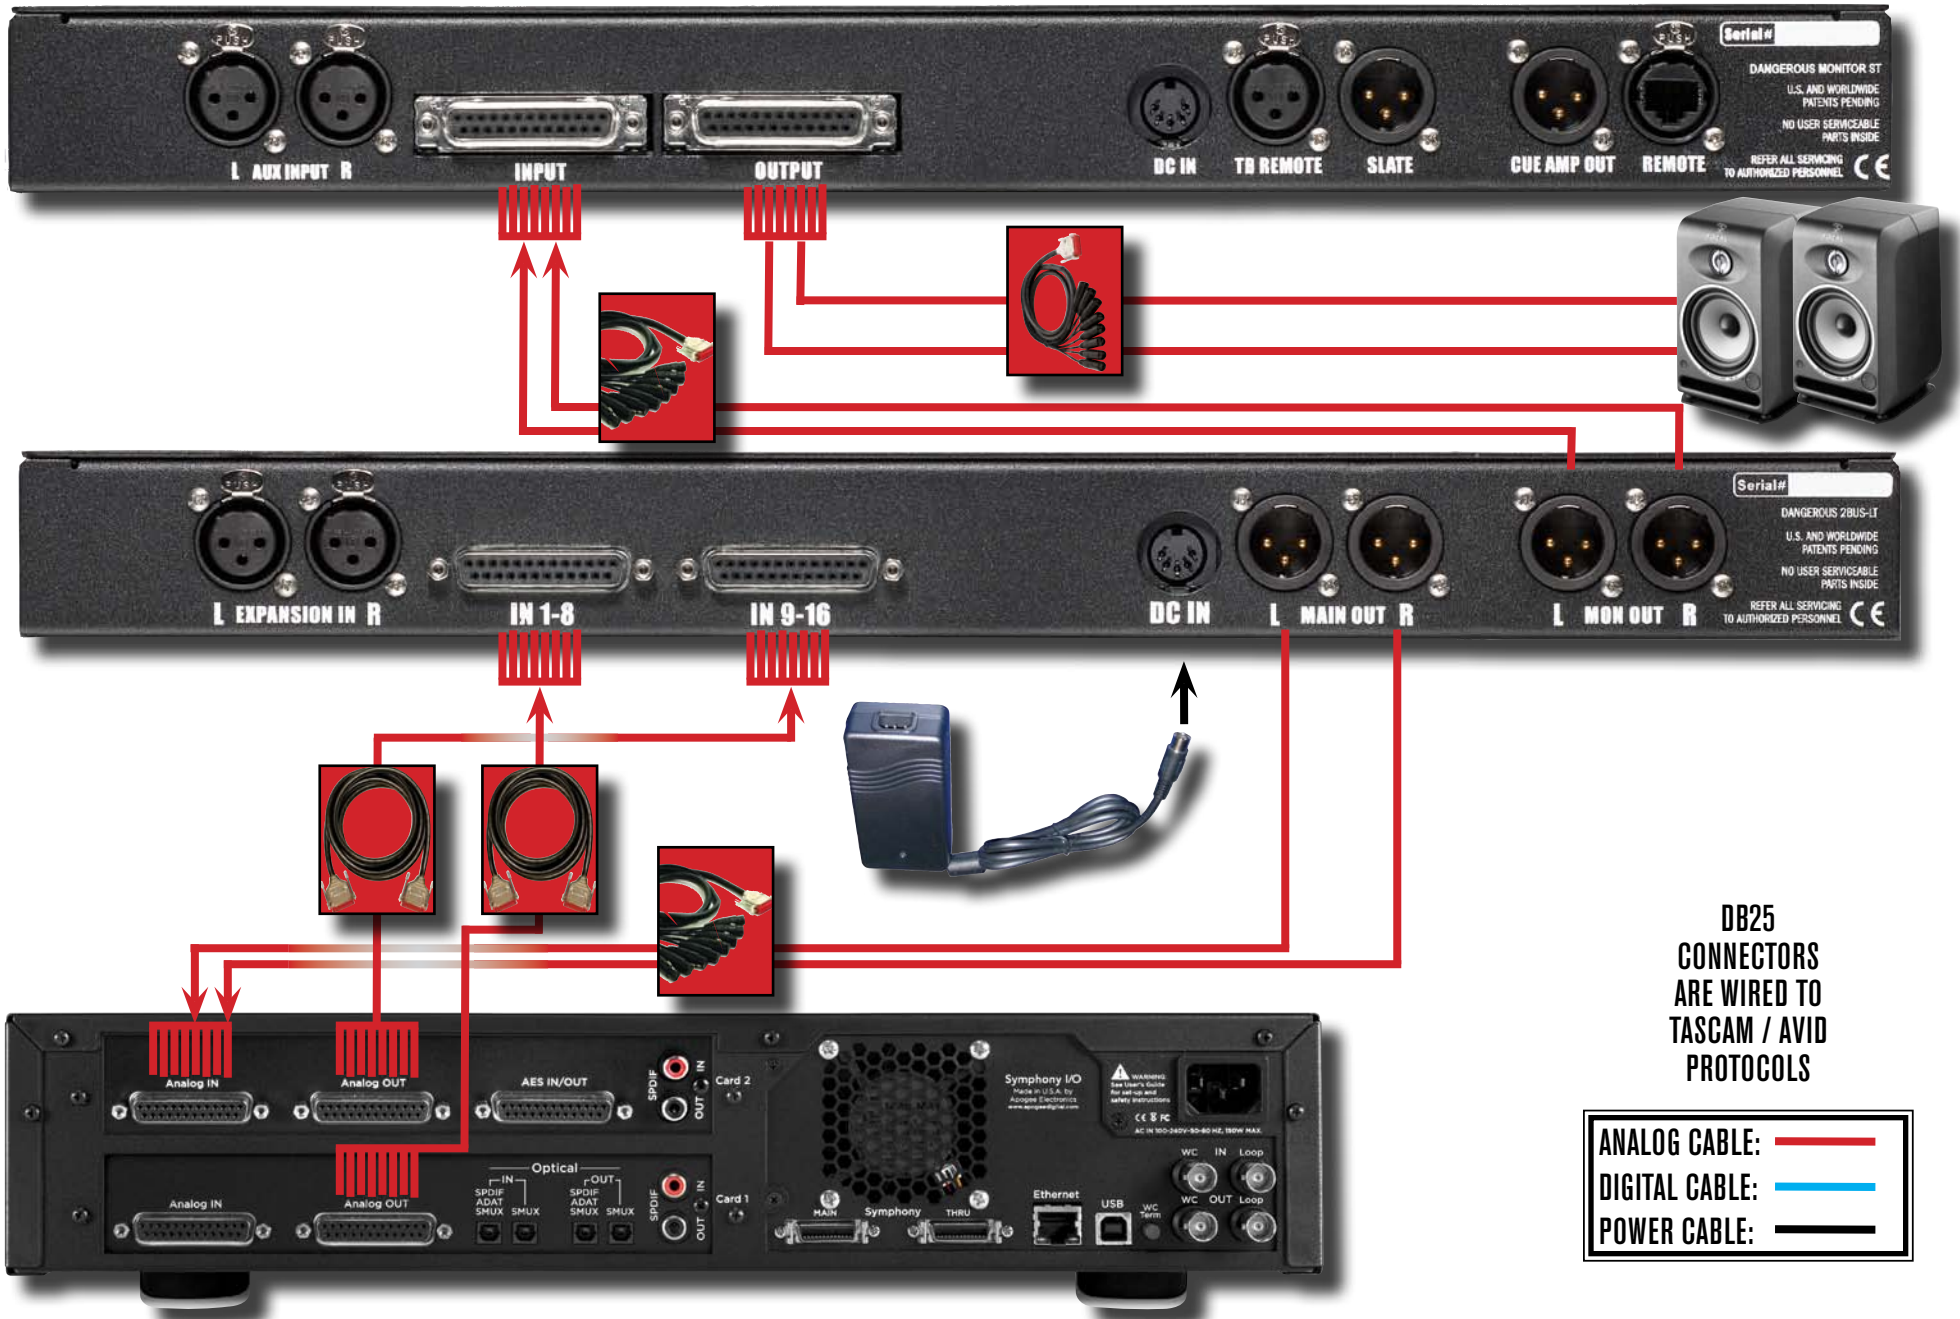

DANGEROUS MUSIC 2-BUS LT, APOGEE SYMPHONY, MONITOR ST

DB25
CONNECTORS
ARE WIRED TO
TASCAM / AVID
PROTOCOLS

ANALOG CABLE:	
DIGITAL CABLE:	
POWER CABLE:	