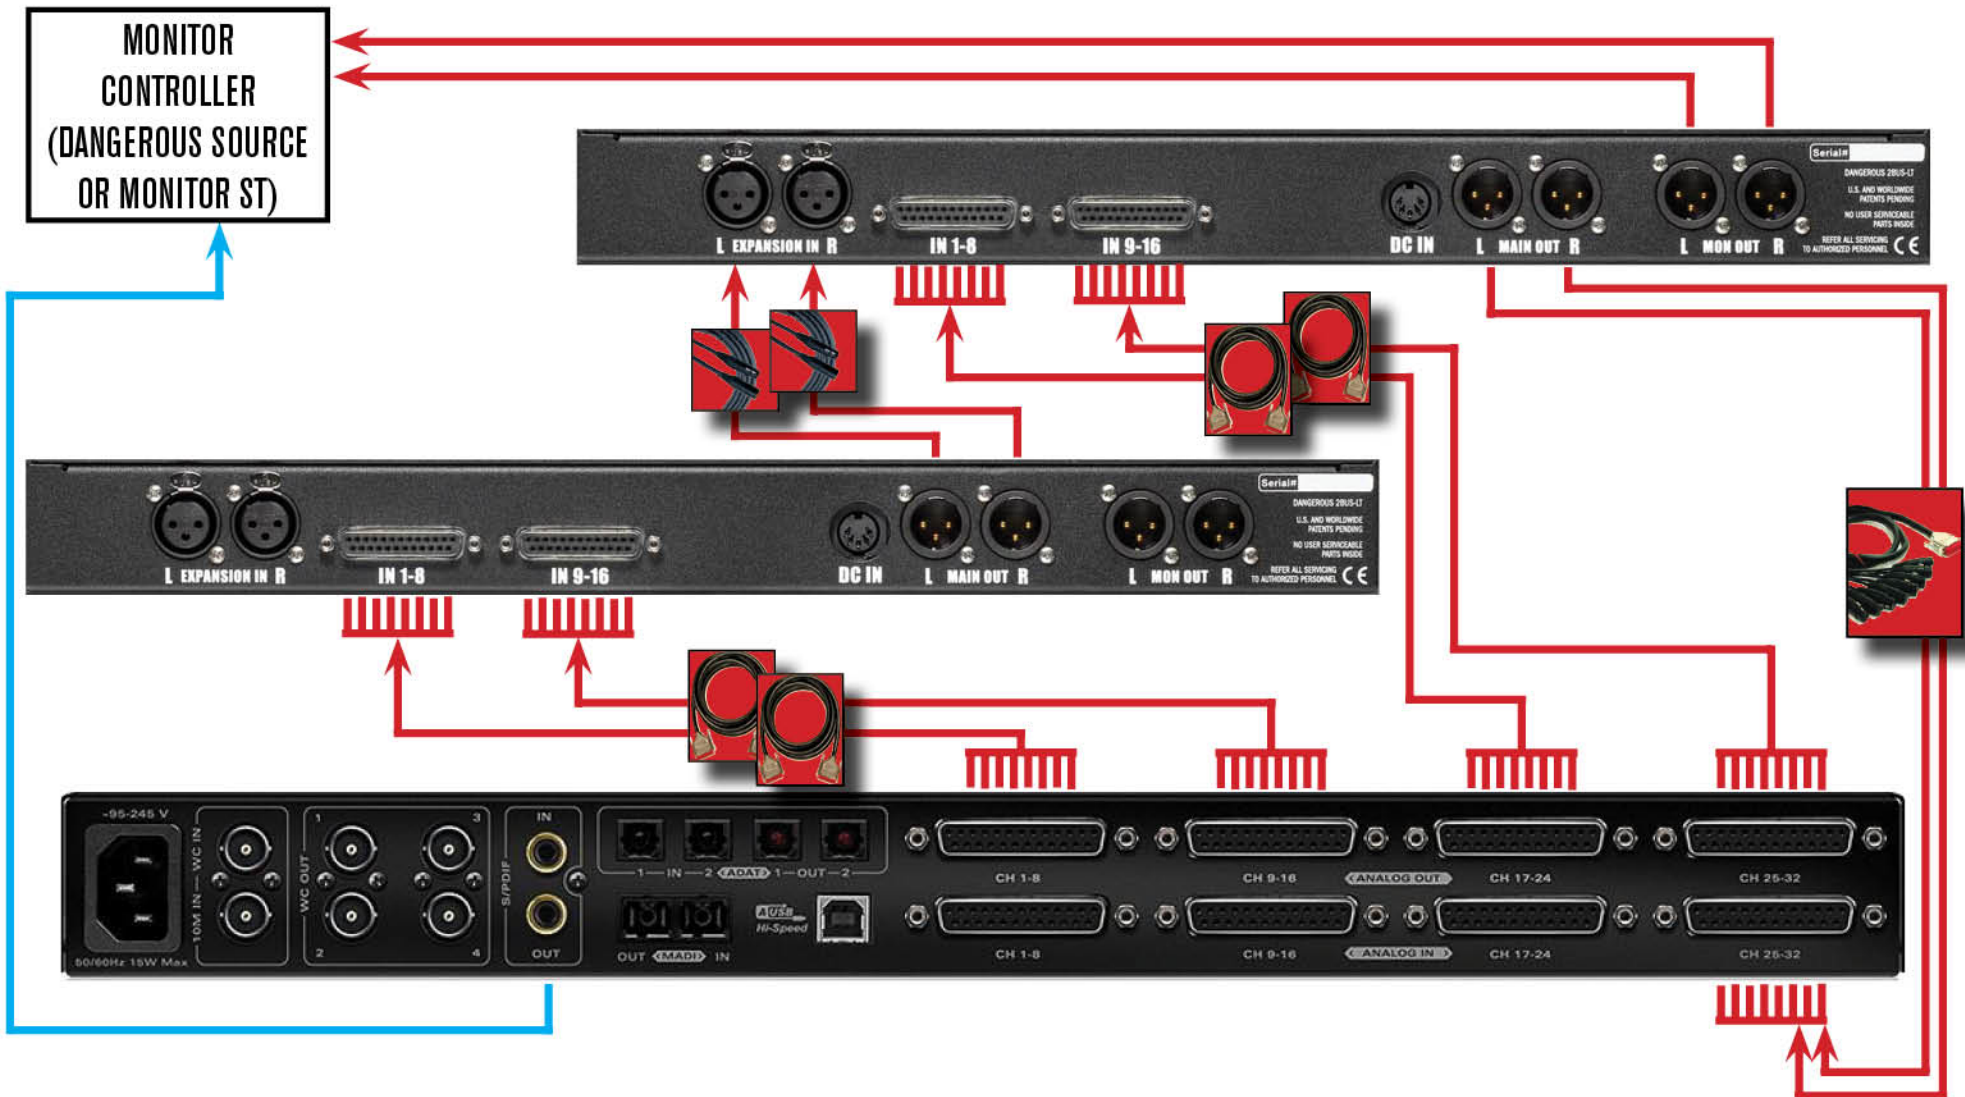

ANTELOPE ORION & 2-BUS LT x2

DB25
CONNECTORS
ARE WIRED TO
TASCAM / AVID
PROTOCOLS

ANALOG CABLE:	
DIGITAL CABLE:	
POWER CABLE:	